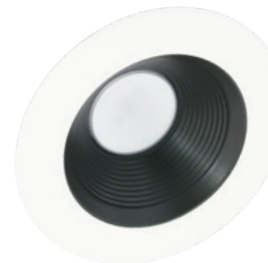

Construction

- Acrylic lens diffuses LED light and has no exposed fasteners
- Aluminum heat sink fins keep LEDs cool
- Affixed steel torsion springs secure assembly flush with ceiling
- Spun aluminum baffles and multipliers attach without tools

Black Multiplier
White Trim
549Lm

X4-BKB-WH-X45

Black Baffle
White Trim
430Lm

X4-ALB-AL-X45

Aluminum Baffle
Aluminum Trim
559Lm

X4-DBB-DB-X45

Dark Bronze Baffle
Dark Bronze Trim
466Lm

X5 Trim Packages - for 5" cans

X5-WHM-WH-X45

White Multiplier
White Trim
614Lm

X5-WHB-WH-X45

White Baffle
White Trim
610Lm

X5-BKM-WH-X45

Black Multiplier
White Trim
549Lm

X5-BKB-WH-X45

Black Baffle
White Trim
486Lm

X5-ALB-AL-X45

Aluminum Baffle
Aluminum Trim
576Lm

X5-DBB-DB-X45

Dark Bronze Baffle
Dark Bronze Trim
545Lm