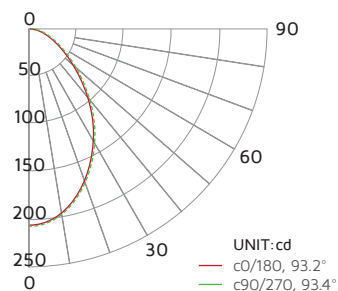

Installation

- Fits most 4" and 5" cans (field adjustable), 5" minimum clearance needed inside can
- X45 with X4 trim kit is compatible with AL4-ICAT housing

Photometrics

X45-E26-30

Luminous flux	686Lm
Maximum intensity	301 cd
Input wattage	8.8W
Lumens per watt	78 LPW
Beam angle	93.3°

Specifications

Series	X45
Input voltage	120V AC, 60Hz
Color temperature	2700K / 3000K / 4000K
CRI	80+
Wattage	8.8W / 8.8W / 9.3W
Module Lumens	646Lm / 686Lm / 770Lm
Beam angle	93.3°
Dimming	Triac or MLV dimmers
Housing	Aluminum
Lens	Acrylic
Rating	c/ETL/us Listed for wet locations
Dimensions	5" Dia. x 3"H (X4 + X45) 6-1/2" Dia. x 3 5/8"H (X5 + X45)
Mounting	Recessed
LED type	24 x SMD 2323 LEDs
Rated life	35,000 hrs