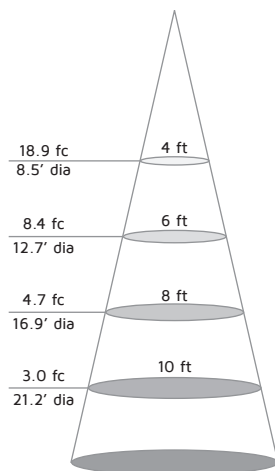

Installation

- Fits most 4" and 5" cans (field adjustable), 5" minimum clearance needed inside can
- X45 with X4 trim kit is compatible with AL4-ICAT housing

Photometrics

X45-E26-30

Luminous flux	686Lm
Maximum intensity	301 cd
Input wattage	8.8W
Lumens per watt	78 LPW
Beam angle	93.3°

Specifications

Series	X45
Input voltage	120V AC, 60Hz
Color temperature	2700K / 3000K / 4000K
CRI	80+
Wattage	8.8W / 8.8W / 9.3W
Module Lumens	646Lm / 686Lm / 770Lm
Beam angle	93.3°
Dimming	Triac or MLV dimmers
Housing	Aluminum
Lens	Acrylic
Rating	c/ETL/us Listed for wet locations
Dimensions	5" Dia. x 3"H (X4 + X45) 6-1/2" Dia. x 3 5/8"H (X5 + X45)
Mounting	Recessed
LED type	24 x SMD 2323 LEDs
Rated life	35,000 hrs